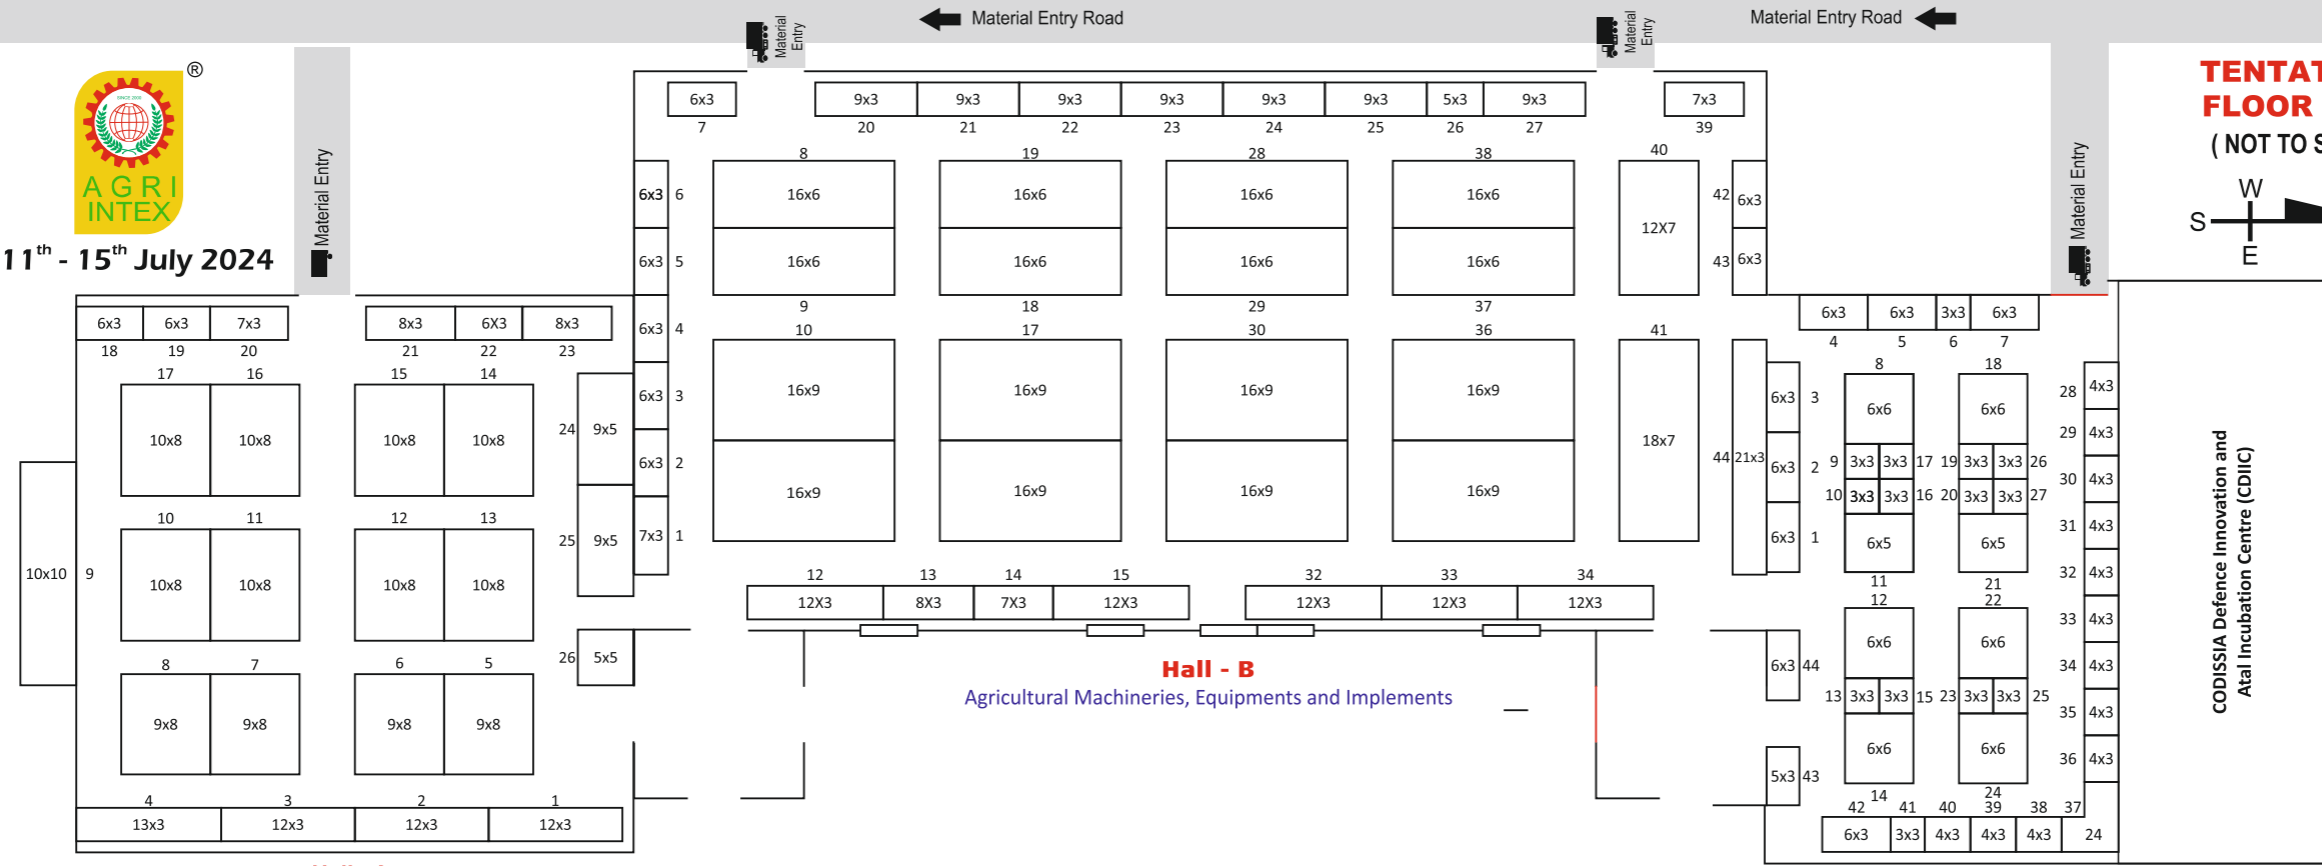

11th - 15th July 2024

TENTATIVE FLOOR PLAN (NOT TO SCALE)

CODISSIA Defence Innovation and Atal Incubation Centre (CDIIC)

Model Farm & Live Demonstration of Farm Machine

Security

Visitor Entry Gate No.1

ENTRY PLAZA

Entry

Exit

Pathway

Pathway

Pathway

Pathway

Entry

Food Processing & Packaging, Fencing, Shade Nets, Green House, Roof Garden, Pond linings, Tarpaulins, Grow bags, Fertilizers, Pesticides & Weighing Scales

CAR PARKING

Exhibits Registration

Material Entry Road

Material Entry Road

Material Entry Road

Material Entry Road

2024

Visitor Entry Gate No. 2