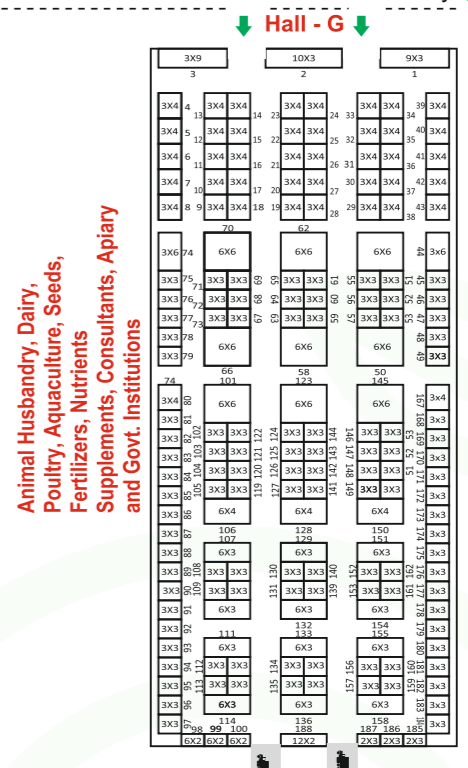

Animal Husbandry, Dairy, Poultry, Aquaculture, Seeds, Fertilizers, Nutrients Supplements, Consultants, Apiary and Govt. Institutions

CAR PARKING

Exhibits Registration

Material Entry Road

Material Entry Road

Material Entry Road

Material Entry Road

2024

Visitor Entry Gate No. 2

AGRI INTEX